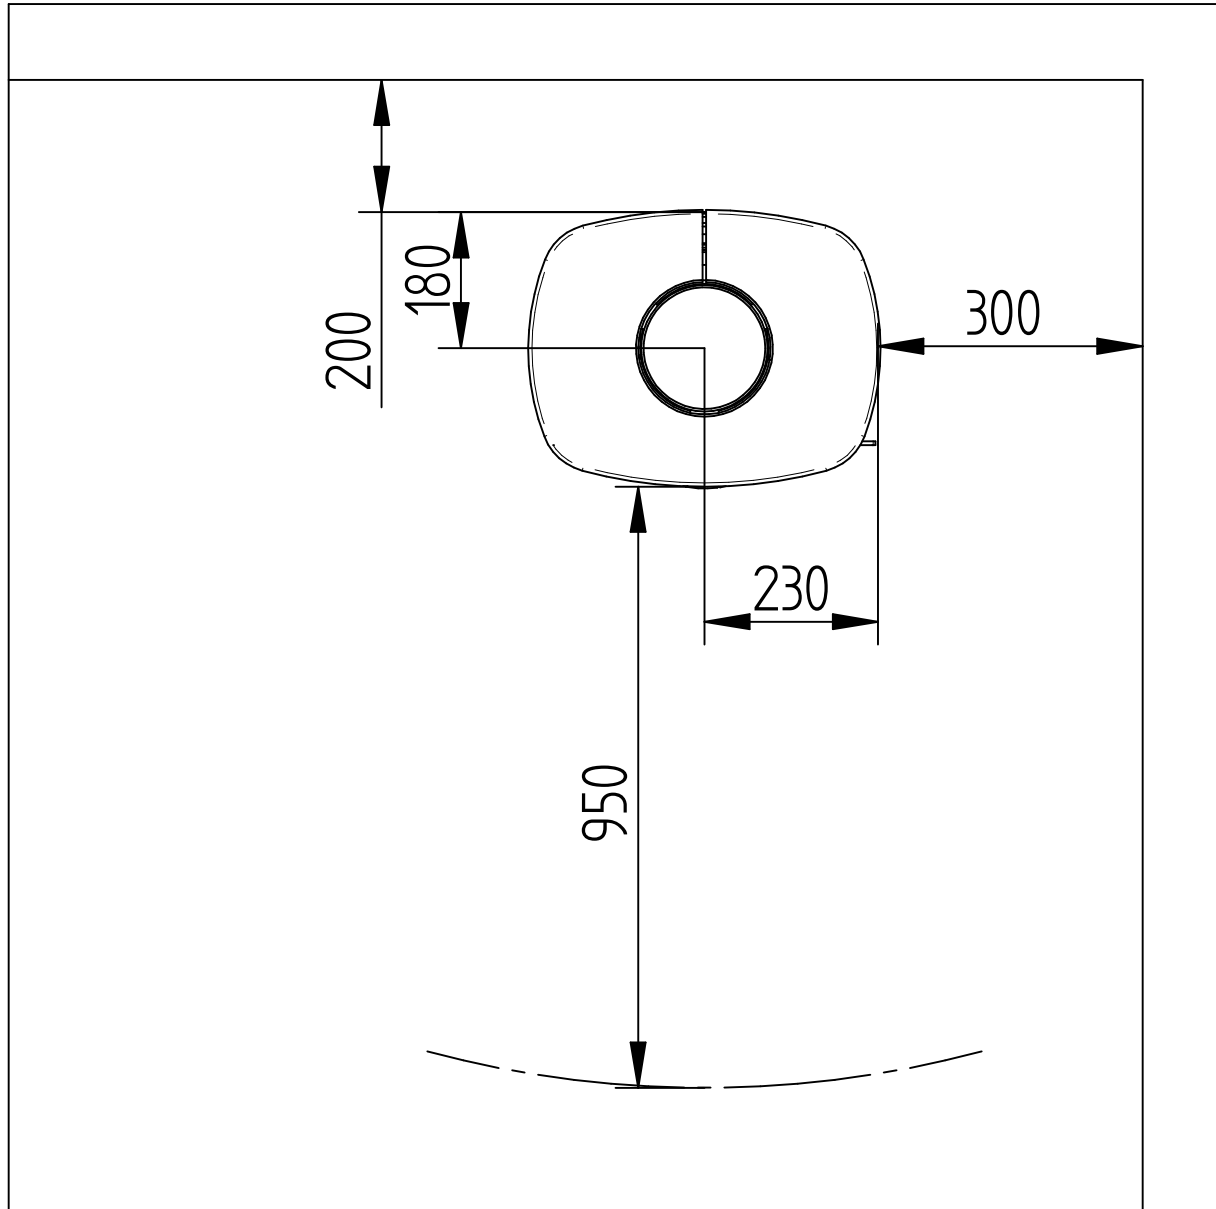

Model:

Senza Soapstone w/o sideglass

Sheet/Sheets: 1 / 4

Date: 25/09-2014

Straight behind - with insulated flues

ACC EN13240

Test report: Senza 300-ELAB-1883 EN

Model:

Senza Soapstone w/o sideglass

Sheet/Sheets: 2 / 4

Date: 25/09-2014

Straight behind - without insulated flues

ACC EN13240

Test report: Senza 300-ELAB-1883 EN

Model:

Senza Soapstone w/o sideglass

Sheet/Sheets: 3 / 4

Date: 25/09-2014

Corner - with insulated flues

ACC EN13240

Test report: Senza 300-ELAB-1883 EN

Model:

Senza Soapstone w/o sideglass

Sheet/Sheets: 4 / 4