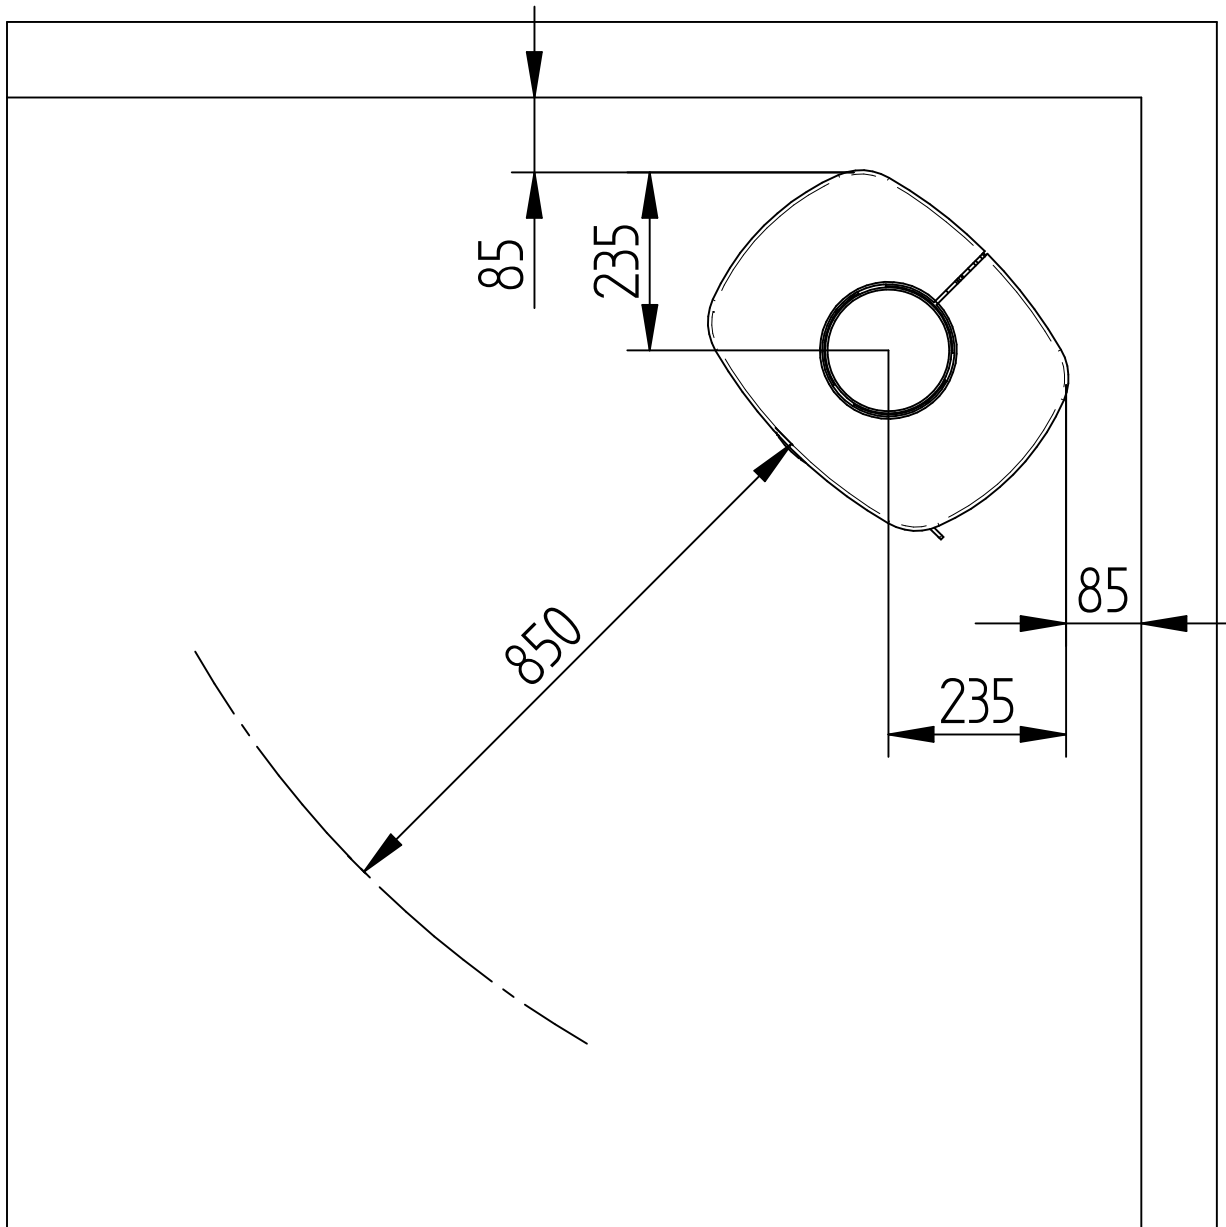

Senza Soapstone w/o sideglass

Sheet/Sheets: 2 / 4

Date: 25/09-2014

Straight behind - without insulated flues

ACC EN13240

Test report: Senza 300-ELAB-1883 EN

Model:

Senza Soapstone w/o sideglass

Sheet/Sheets: 3 / 4

Date: 25/09-2014

Corner - with insulated flues

ACC EN13240

Test report: Senza 300-ELAB-1883 EN

Model:

Senza Soapstone w/o sideglass

Sheet/Sheets: 4 / 4