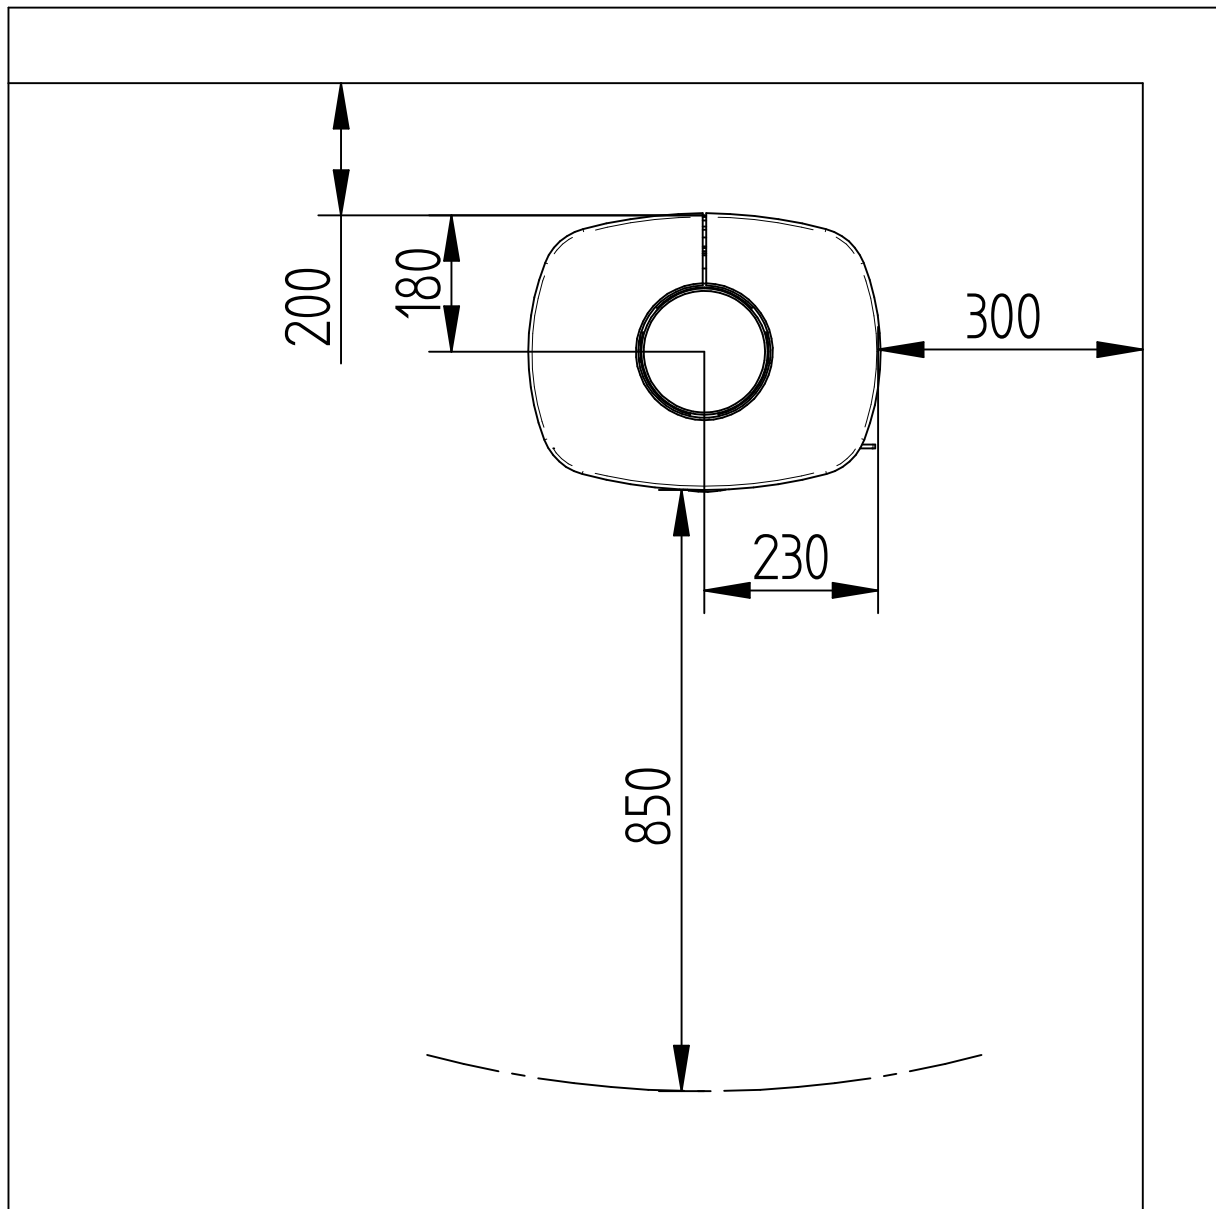

Model:

Senza Soapstone w/o sideglass

Sheet/Sheets: 1 / 4

Date: 25/09-2014

Straight behind - with insulated flues

ACC EN13240

Test report: Senza 300-ELAB-1883 EN

Model:

Senza Soapstone w/o sideglass

Sheet/Sheets: 2 / 4

Date: 25/09-2014

Straight behind - without insulated flues

ACC EN13240

Test report: Senza 300-ELAB-1883 EN

Model:

Senza Soapstone w/o sideglass

Sheet/Sheets: 3 / 4

Date: 25/09-2014

Corner - with insulated flues

ACC EN13240

Test report: Senza 300-ELAB-1883 EN

Model:

Senza Soapstone w/o sideglass

Sheet/Sheets: 4 / 4