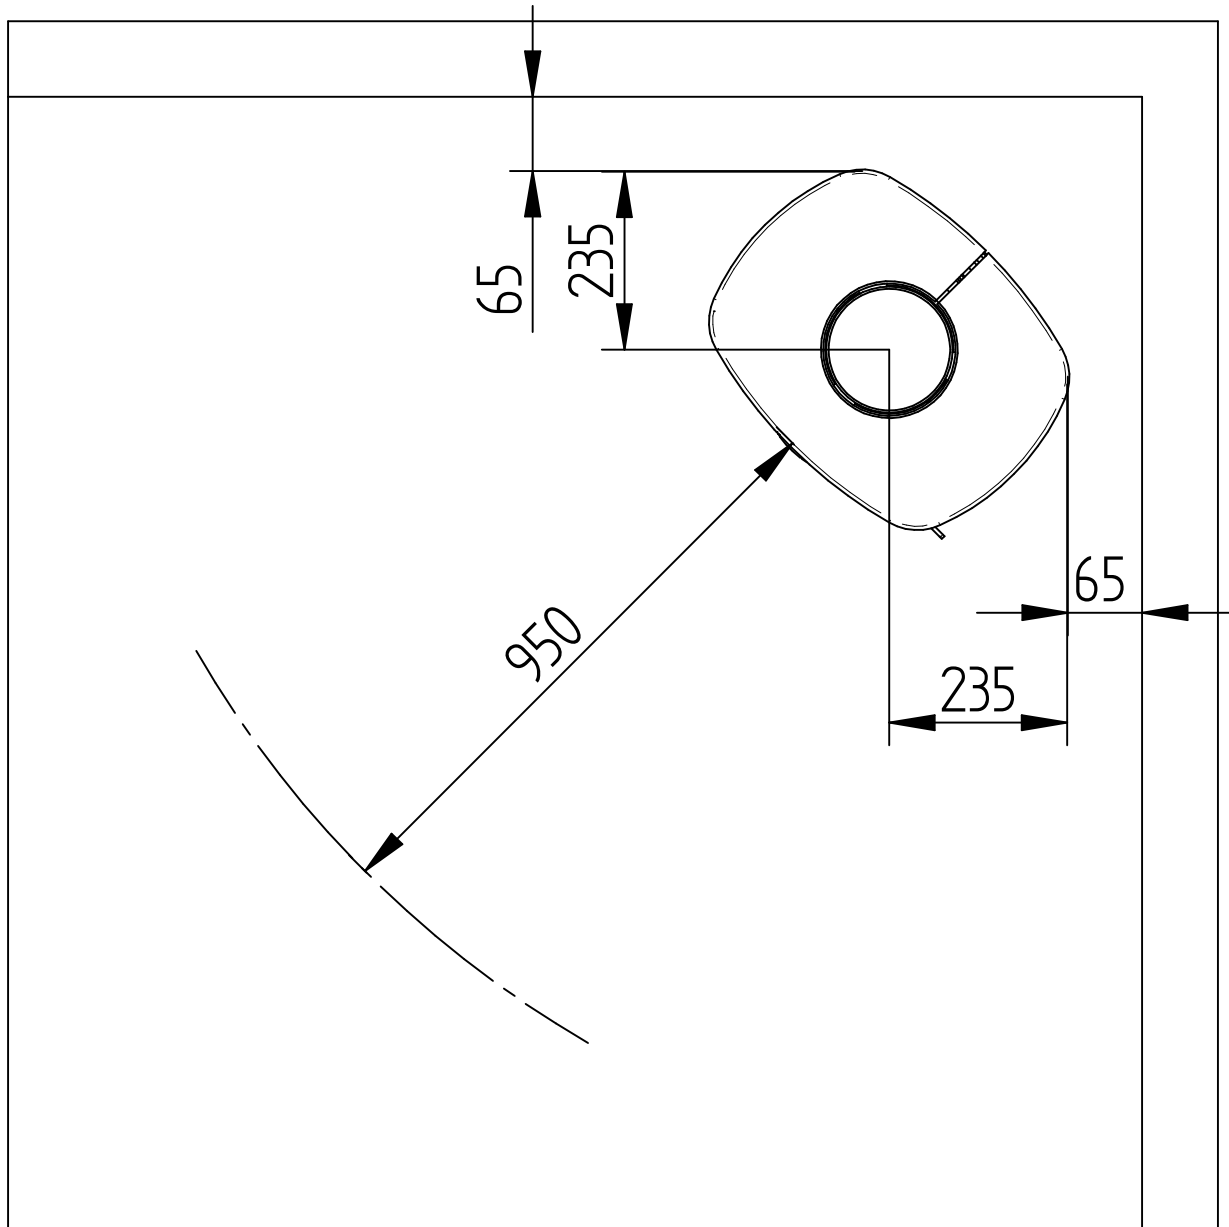

Model:

Senza Soapstone w/o sideglass

Sheet/Sheets: 4 / 4

Date: 25/09-2014

Corner - without insulated flues

ACC EN13240

Test report: Senza 300-ELAB-1883 EN