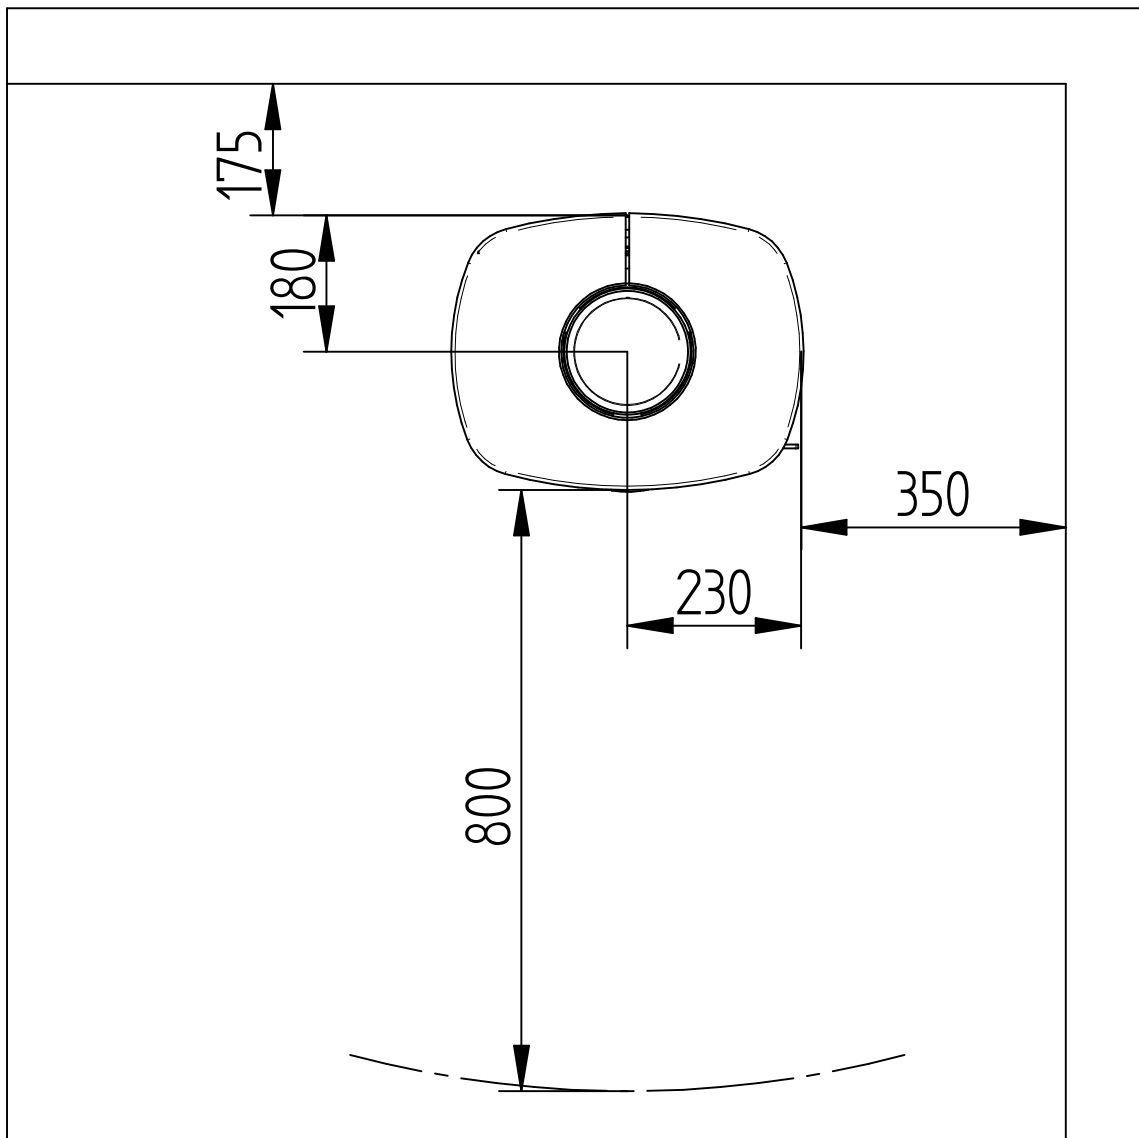

Model:

Senza Soapstone w/ sideglass

Sheet/Sheets: 1 / 2

Date: 18/09-2014

Straight behind - with and without insulated flues

ACC EN13240

Test report: Senza 300-ELAB-1883 EN

Model:

Senza Soapstone w/ sideglass

Sheet/Sheets: 2 / 2

Date: 18/09-2014

Corner - with and without insulated flues

ACC EN13240

Test report: Senza 300-ELAB-1883 EN