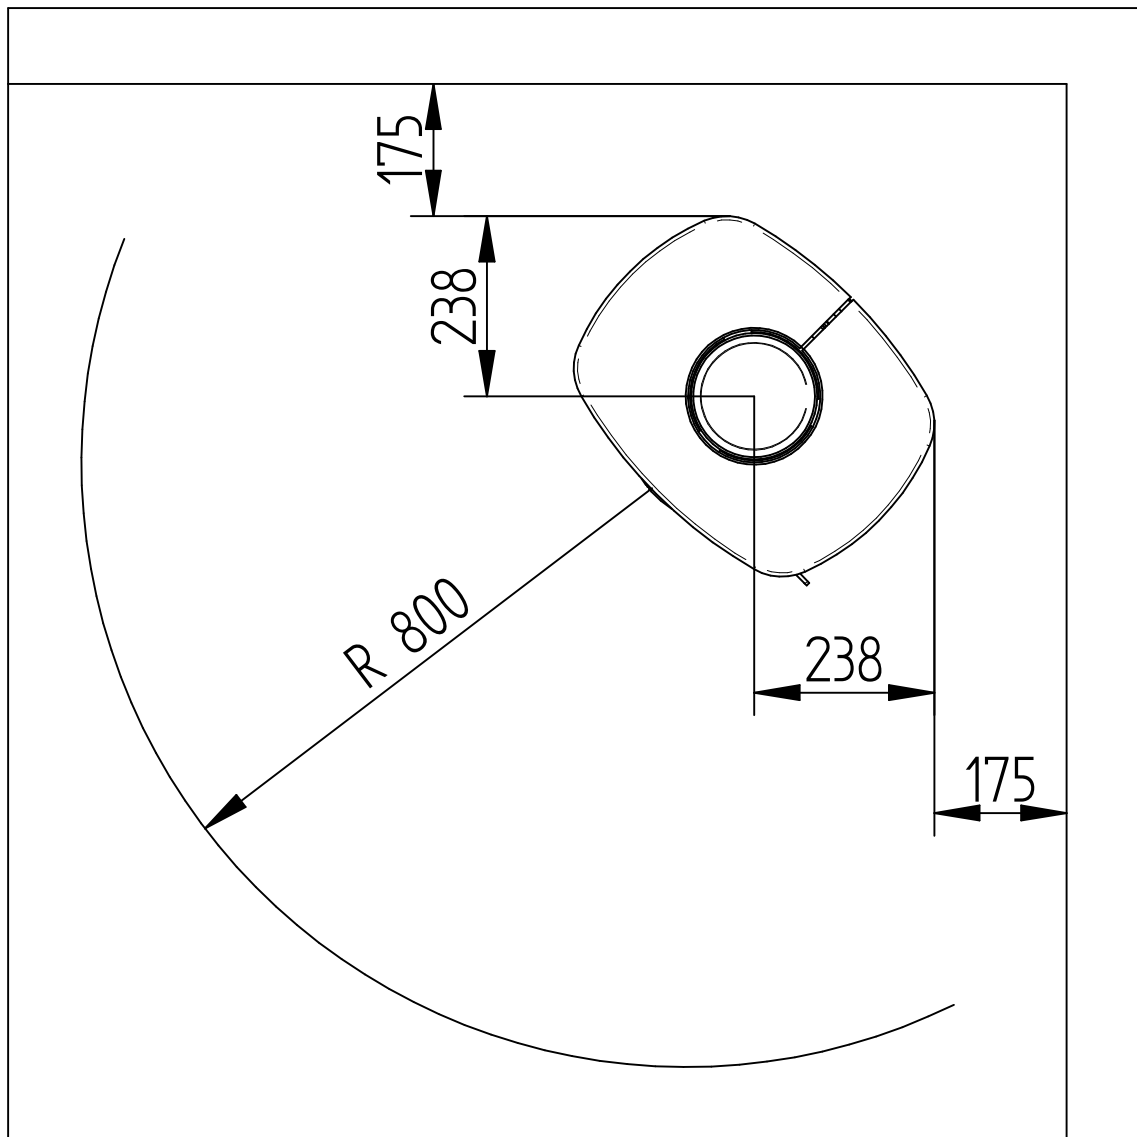

Model:

Senza Soapstone w/ sideglass

Sheet/Sheets: 1 / 2

Date: 18/09-2014

Straight behind - with and without insulated flues

ACC EN13240

Test report: Senza 300-ELAB-1883 EN

Model:

Senza Soapstone w/ sideglass

Sheet/Sheets: 2 / 2

Date: 18/09-2014

Corner - with and without insulated flues

ACC EN13240

Test report: Senza 300-ELAB-1883 EN