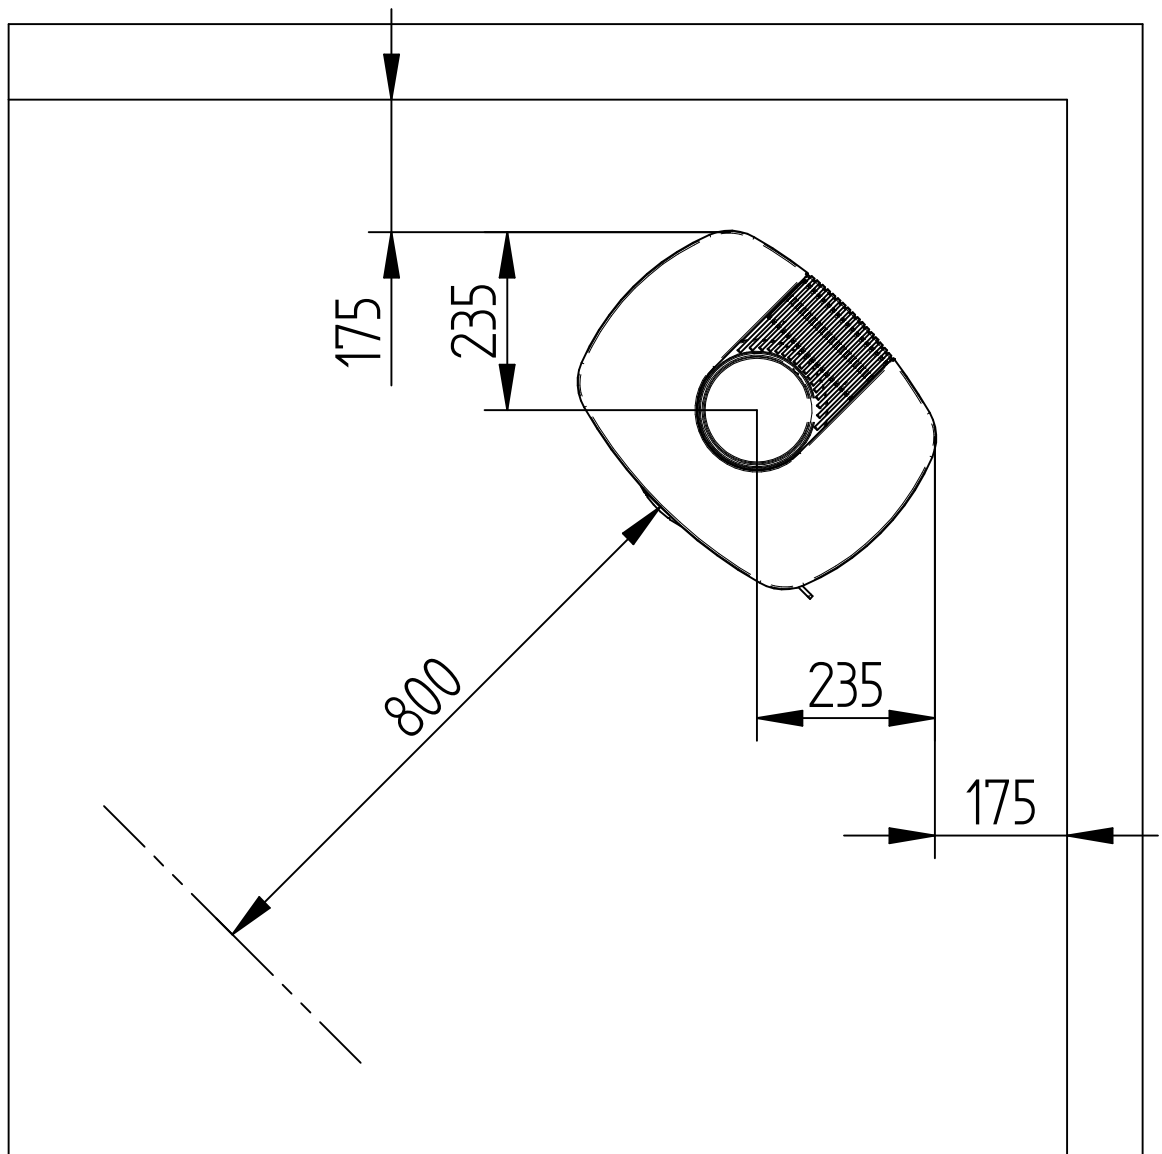

Model:

Senza steel w glass

Sheet/Sheets: 1 of 1

Date: 25/09-2014

Distance to combustible with and without insulated flues

ACC 13240