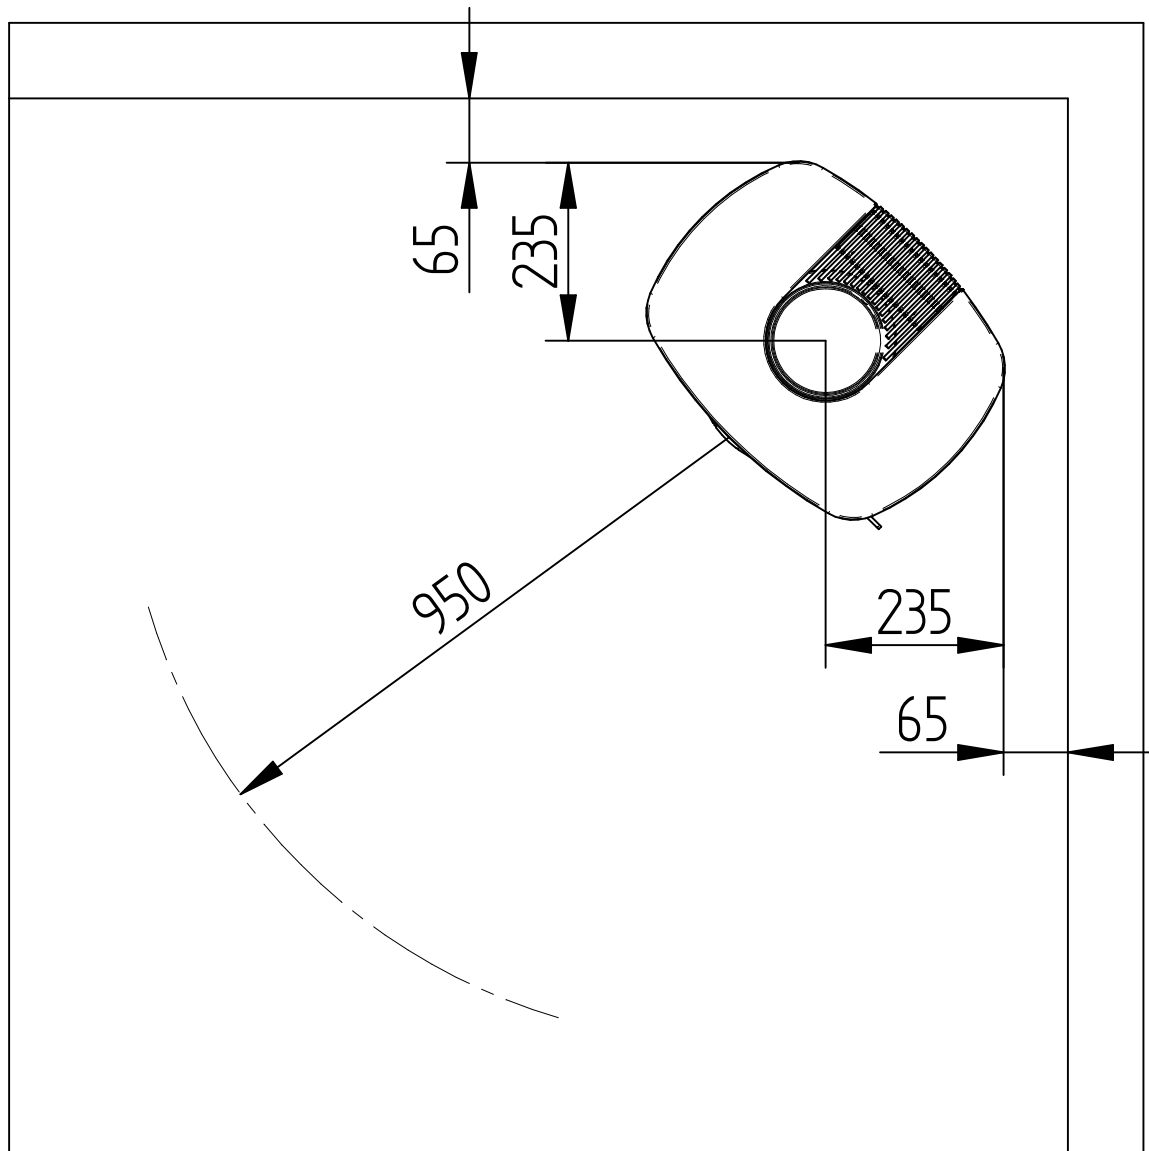

Distance to combustible with insulated flues

ACC 13240

Model:

Senza-Steel w/o glass

Sheet/Sheets: 1 / 1

Date: 18/09-2014

Distance to combustible without insulated flues

ACC 13240