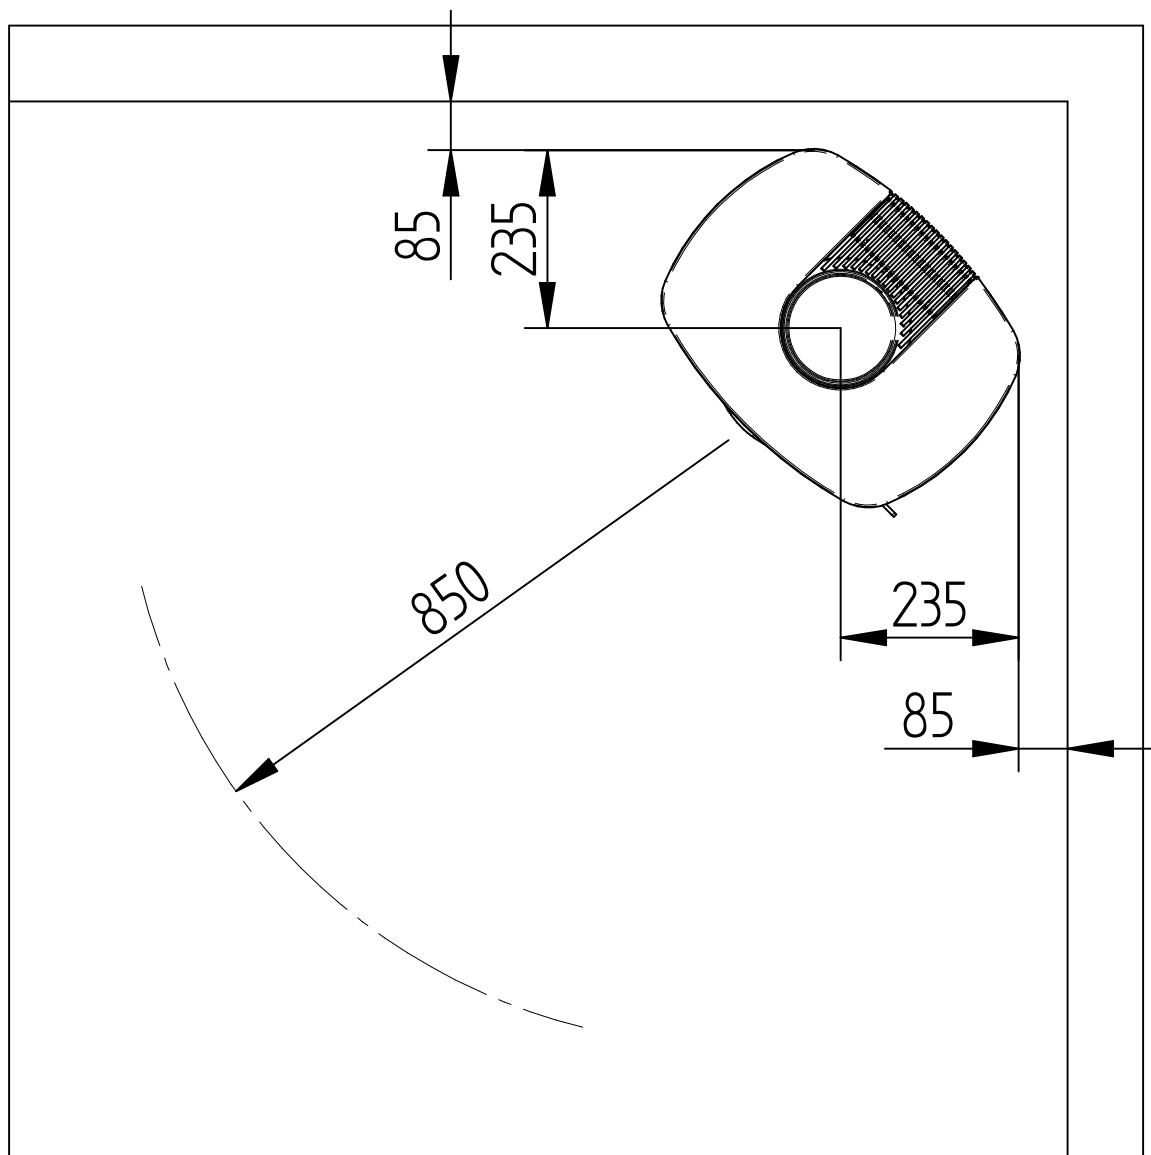

Model:

Senza-Steel w/o glass

Sheet/Sheets: 1 / 1

Date: 18/09-2014

Distance to combustible with insulated flues

ACC 13240