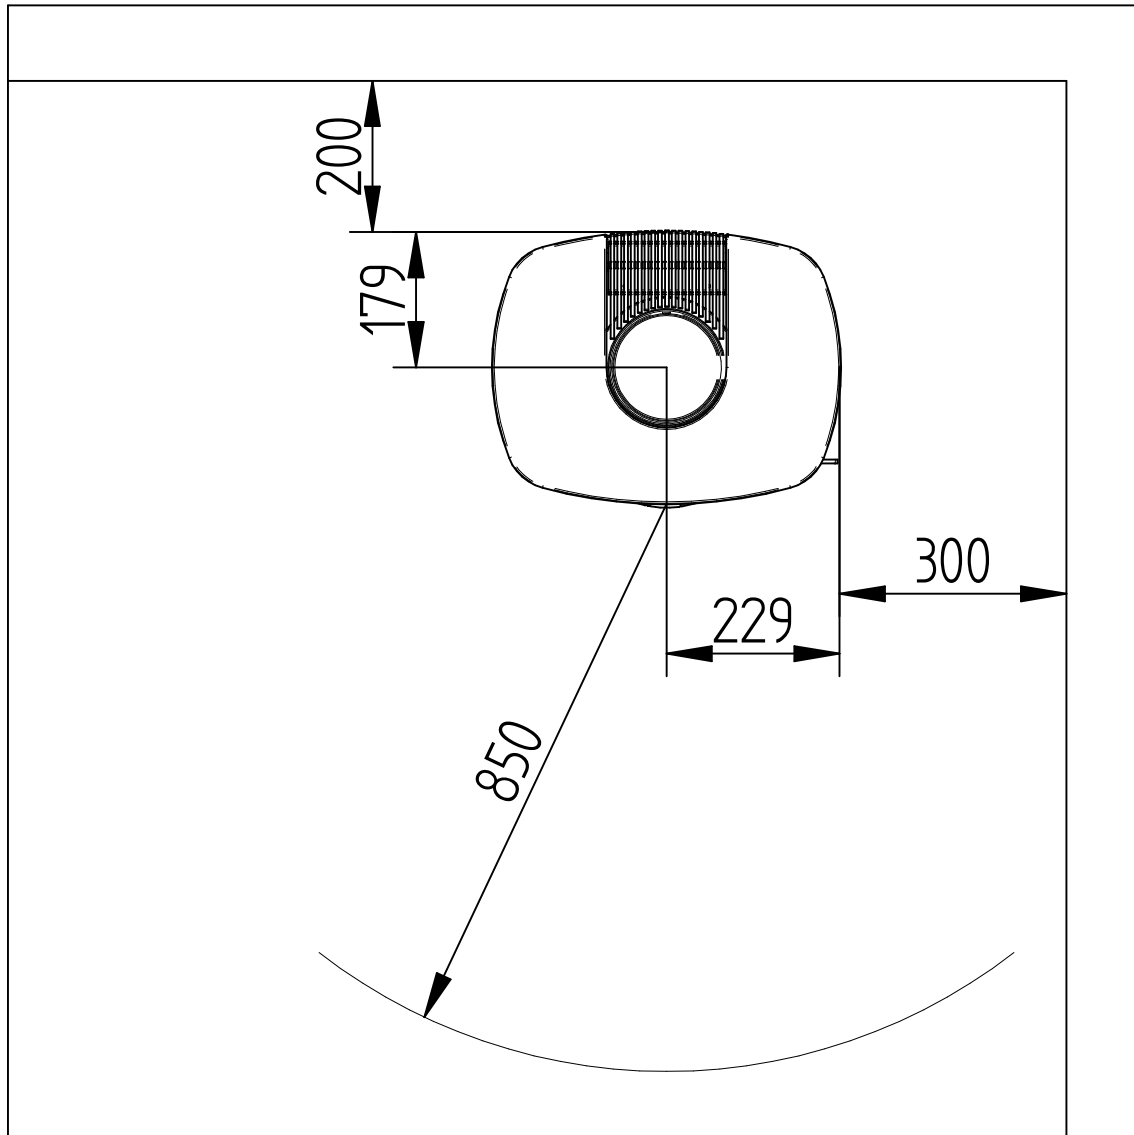

Model:

Senza-Steel w/o glass

Sheet/Sheets: 1 / 1

Date: 18/09-2014

Distance to combustible with insulated flues

ACC 13240

Model:

Senza-Steel w/o glass

Sheet/Sheets: 1 / 1

Date: 18/09-2014

Distance to combustible without insulated flues

ACC 13240

Model:

Senza-Steel w/o glass

Sheet/Sheets: 1 / 1

Date: 18/09-2014