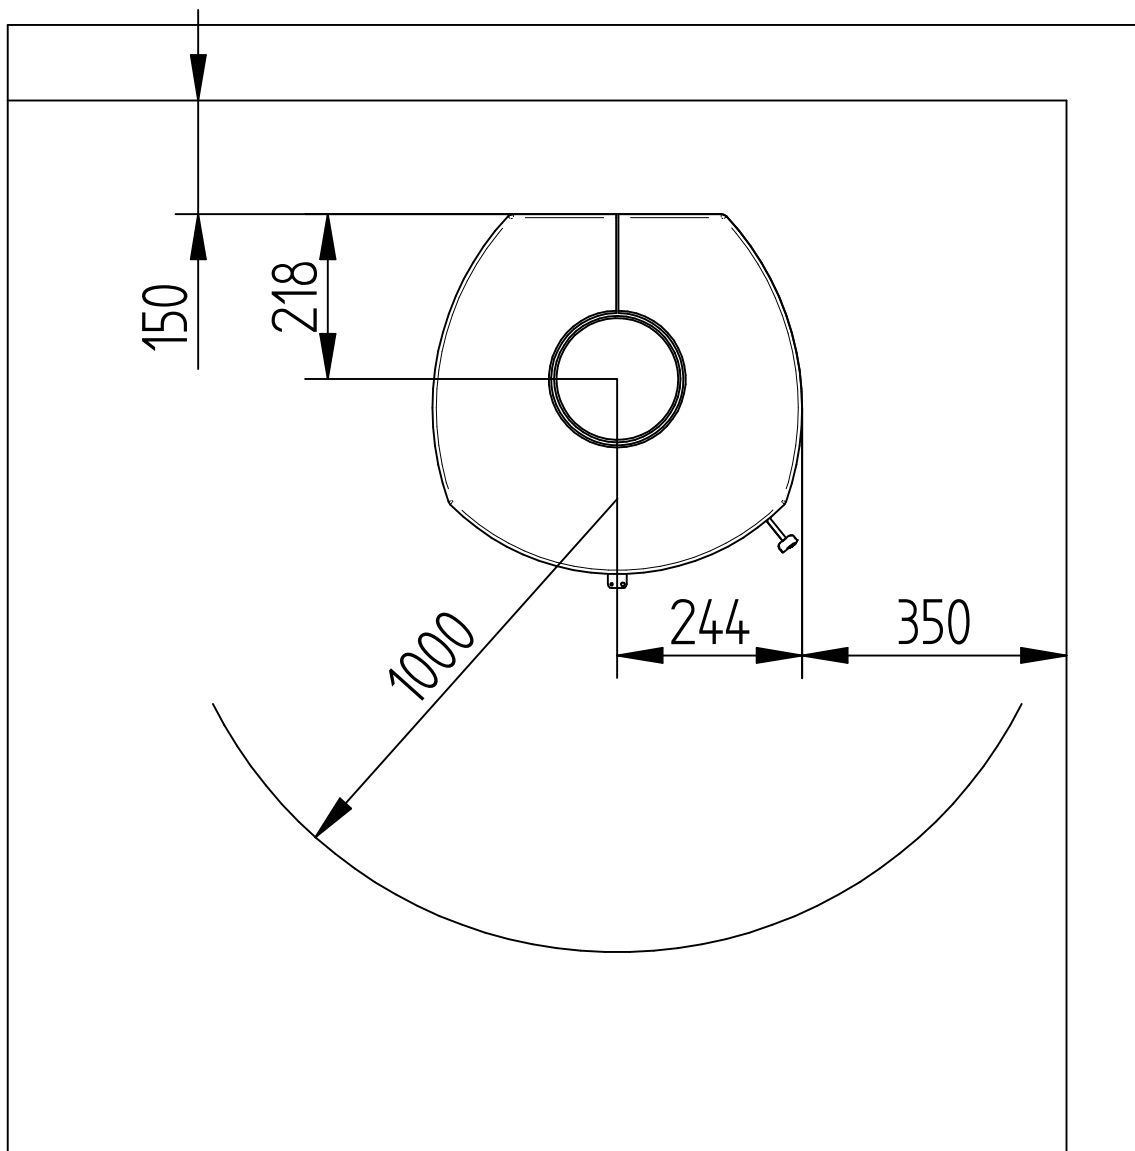

Modell:

Mido

Sheet/Sheets: 1 of 2

Date: 13/12-2017

Distance to combustibile with insulated flues

FSPS-Wa 2137-EN

Modell:

Mido