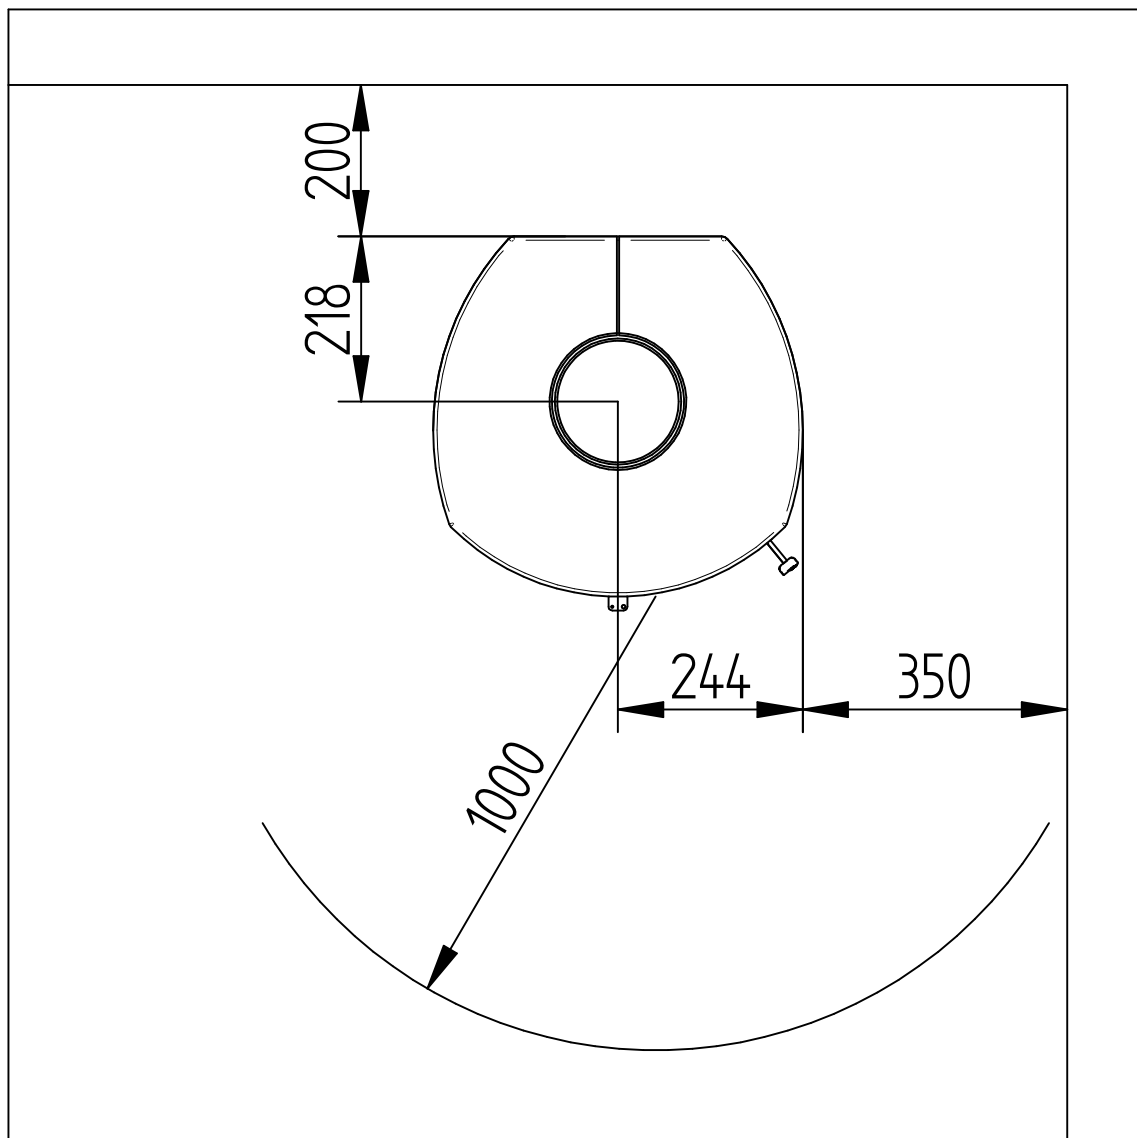

Modell:

Mido

Sheet/Sheets: 2 of 2

Date: 13/12-2017

Distance to combustible without insulated flues

FSPS-Wa 2137-EN