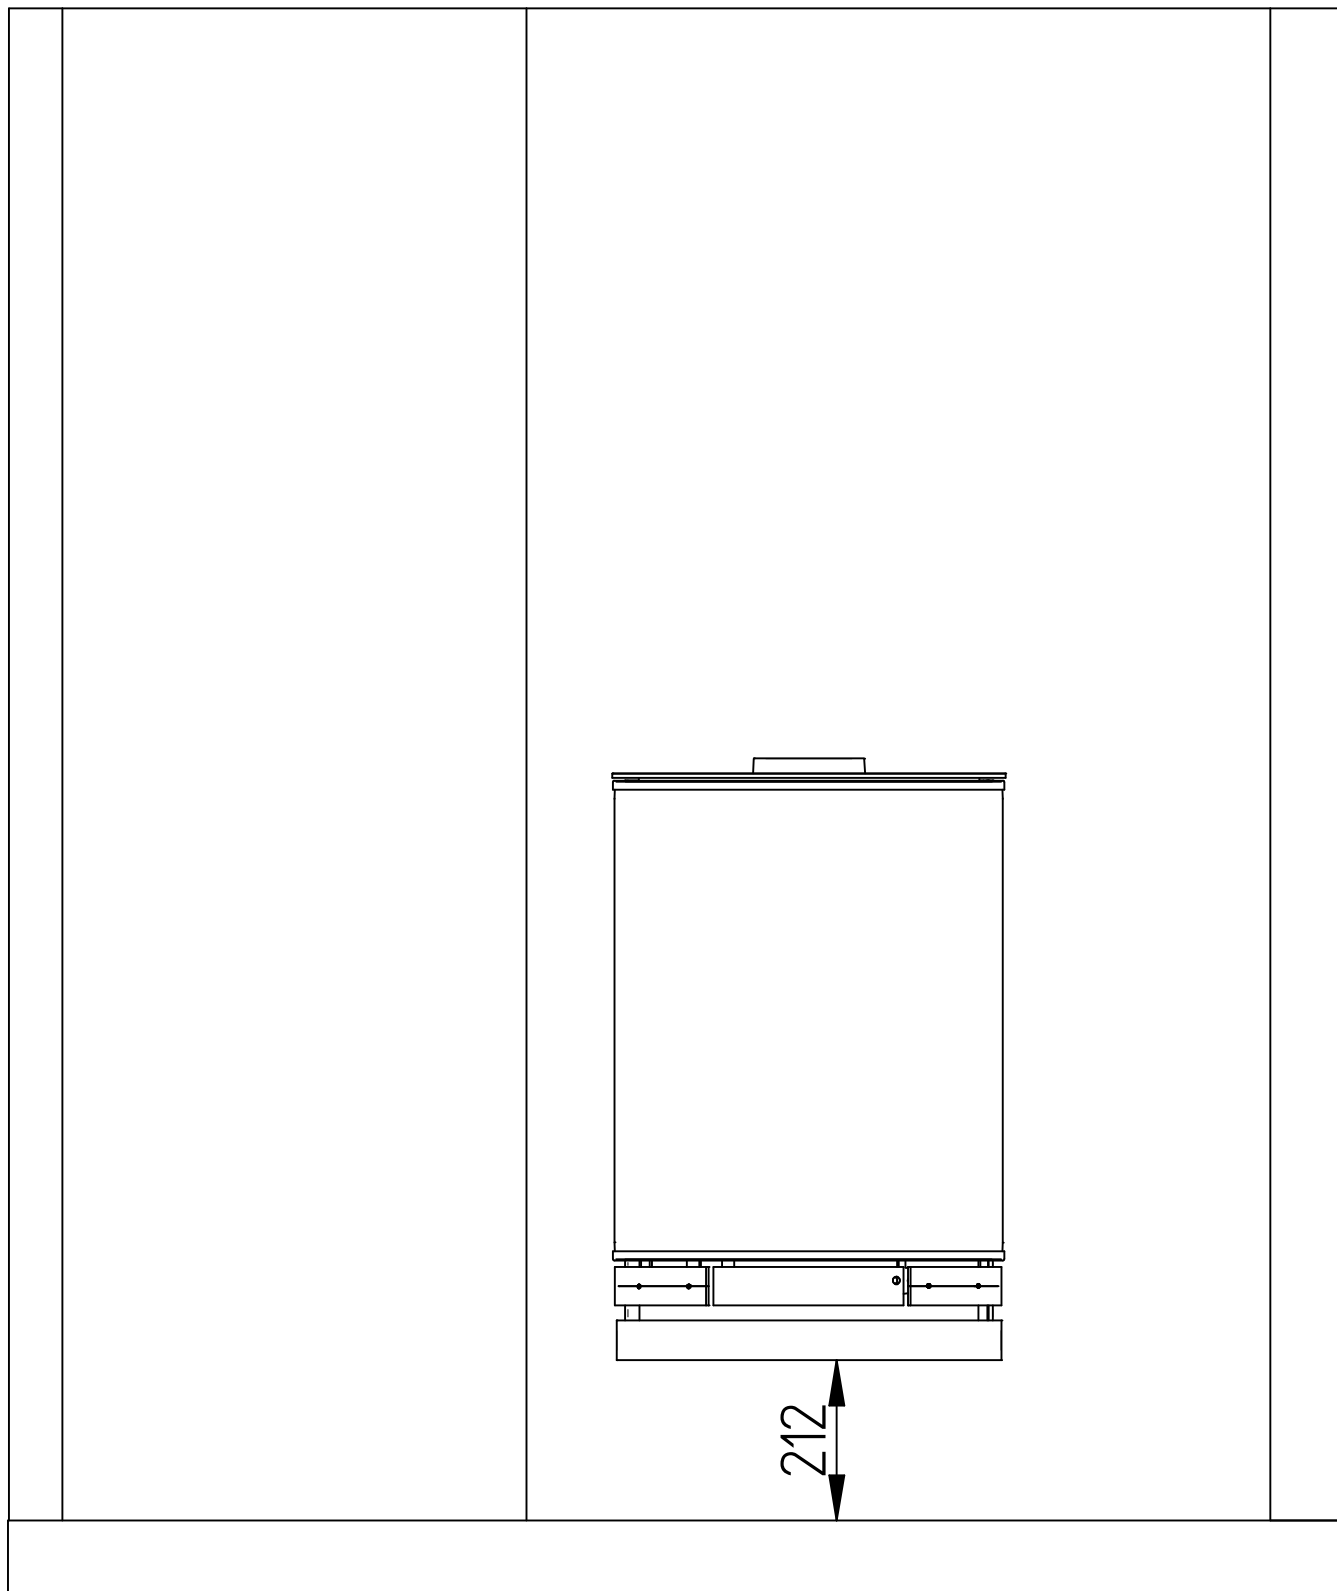

Distance to combustibile with insulated flues

ACC 13240

Model:

Elegance Wall

Sheet/Sheets: 4 / 4

Date: 02/09-2014

Distance to combustible with insulated flues

ACC 13240