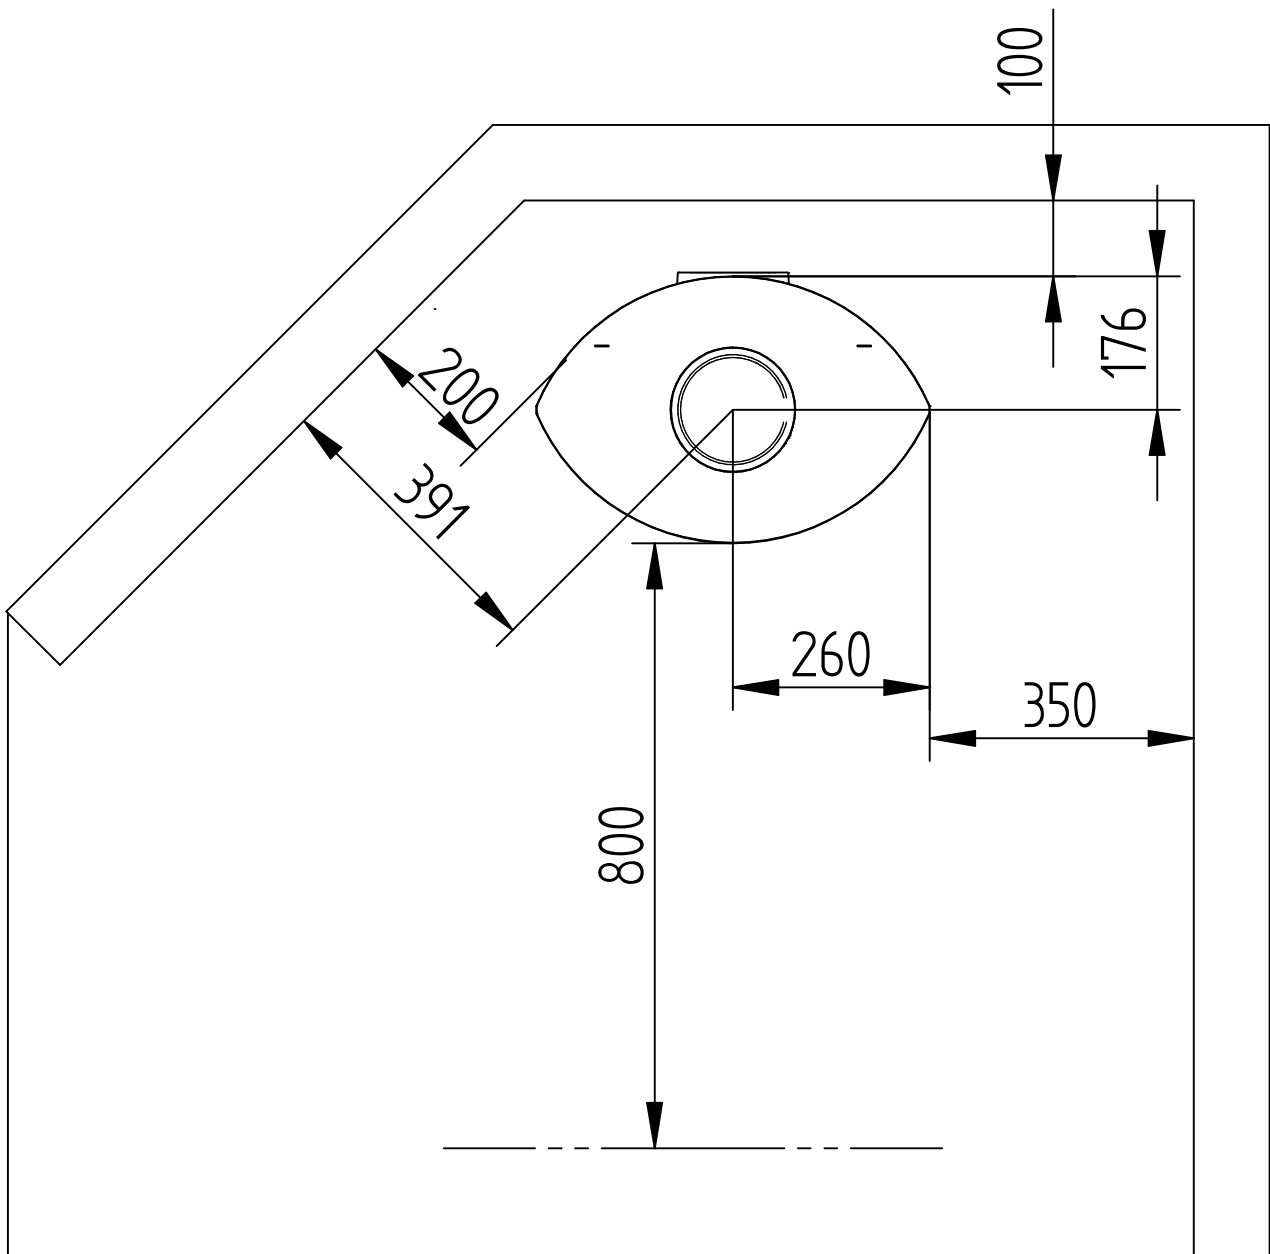

Modell:

Elegance Junior

Sheet/Sheets: 2 of 2

Date: 01/12-2014

Distance to combustible without insulated flues

Acc to EN 13240