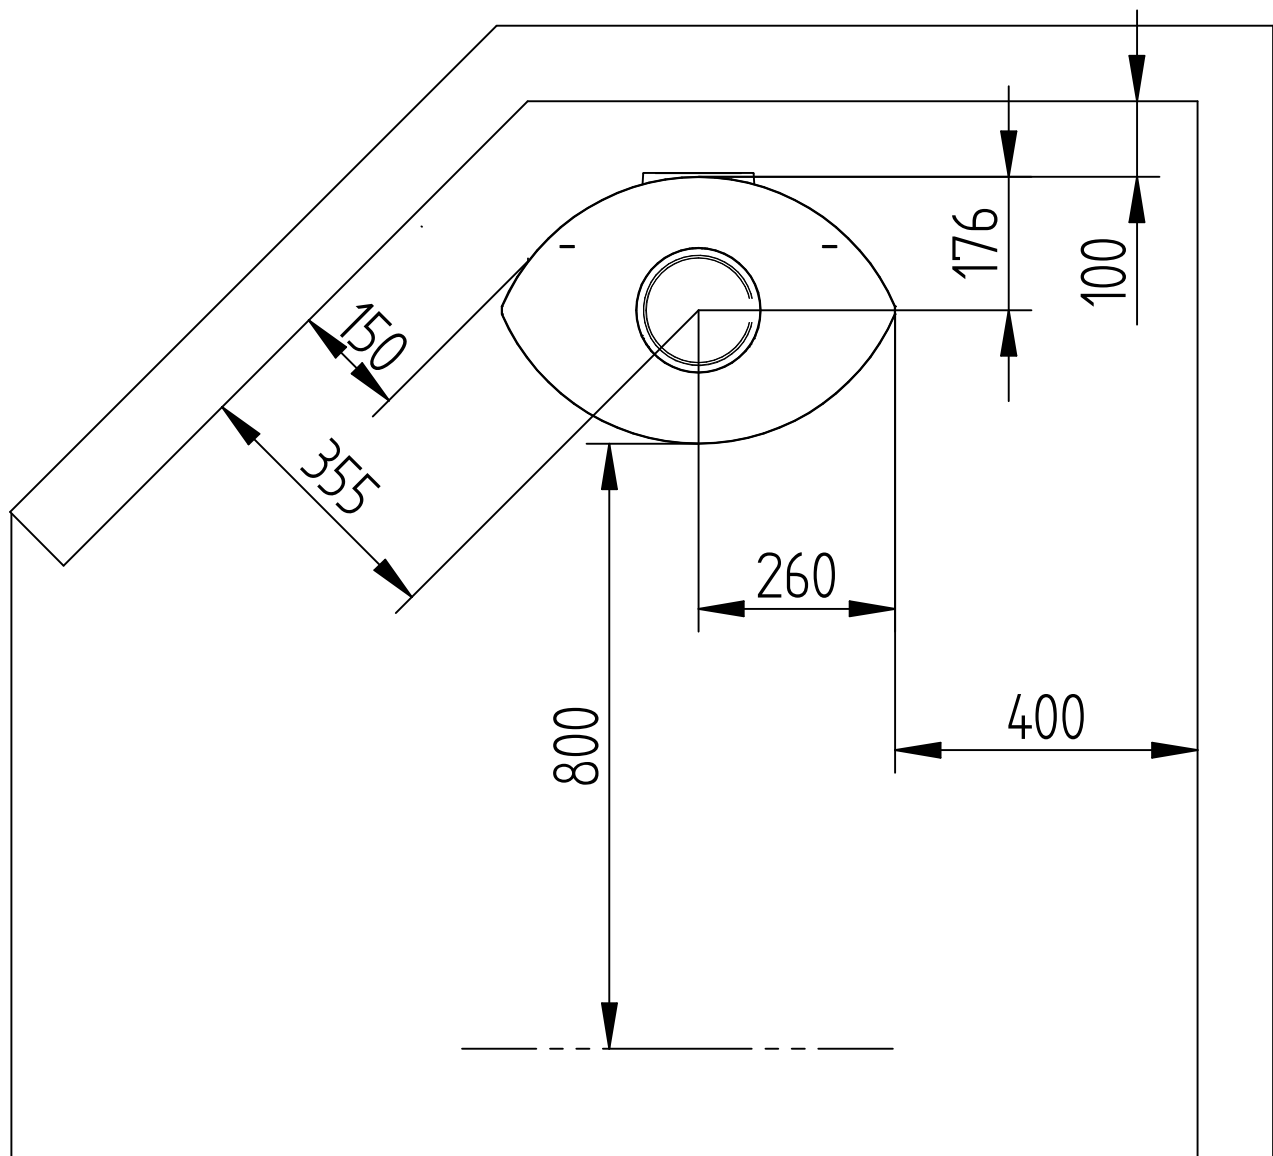

Modell:

Elegance Junior

Sheet/Sheets: 1 of 2

Date: 01/12-2014

Distance to combustible with insulated flues

Acc to EN 13240

Modell:

Elegance Junior