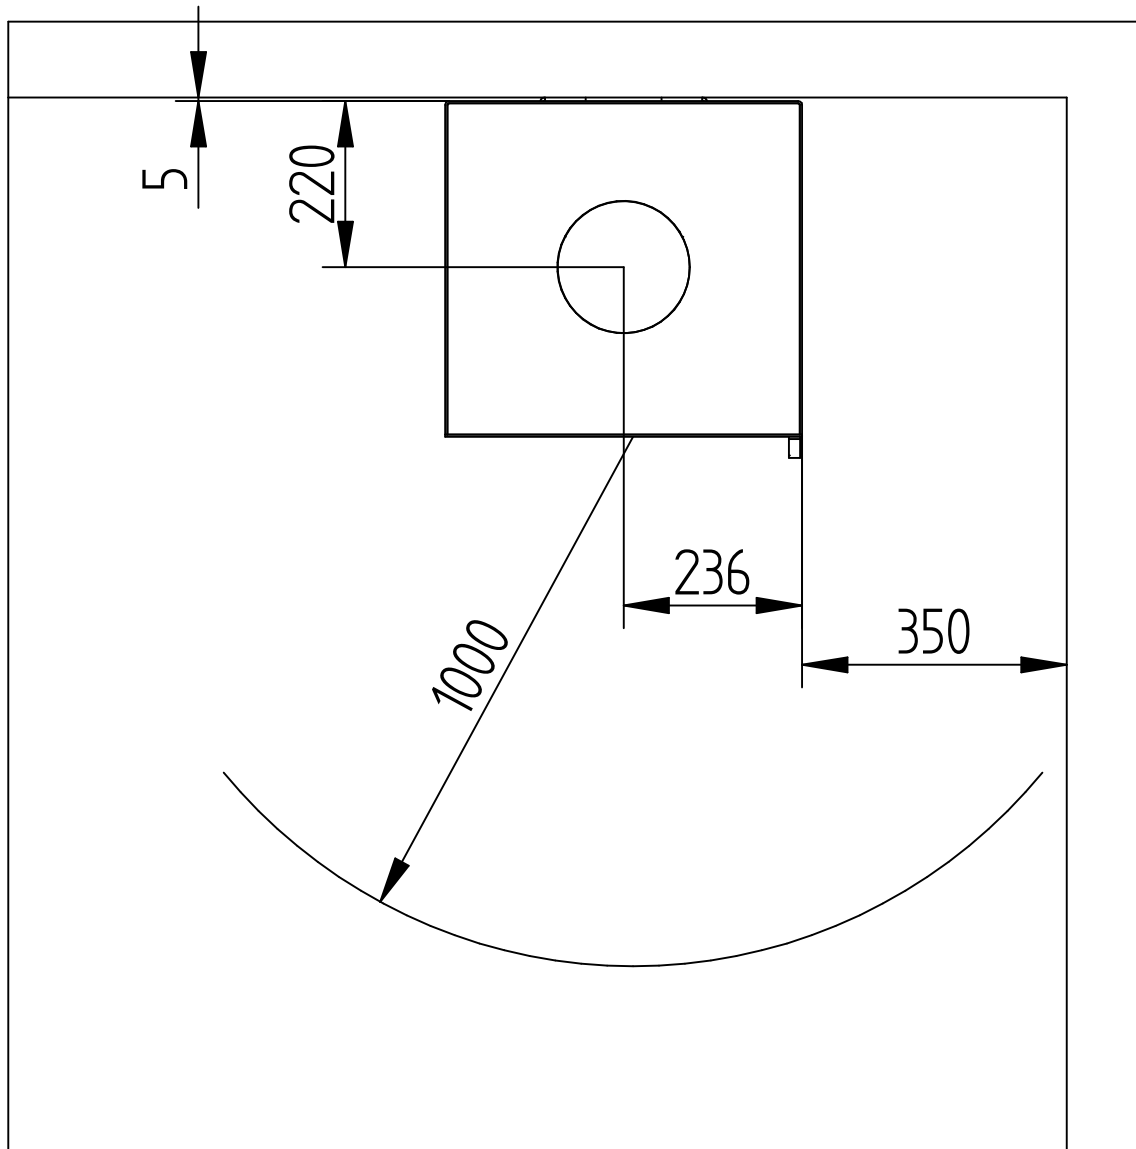

Modell:

Cubic wall

Sheet/Sheets: 1 of 2

Date: 10/10-2019

## Distance to combustible with insulated flues

FSPS-Wa 2137-EN

Modell:

Cubic wall

Sheet/Sheets: 2 of 2

Date: 10/10-2019