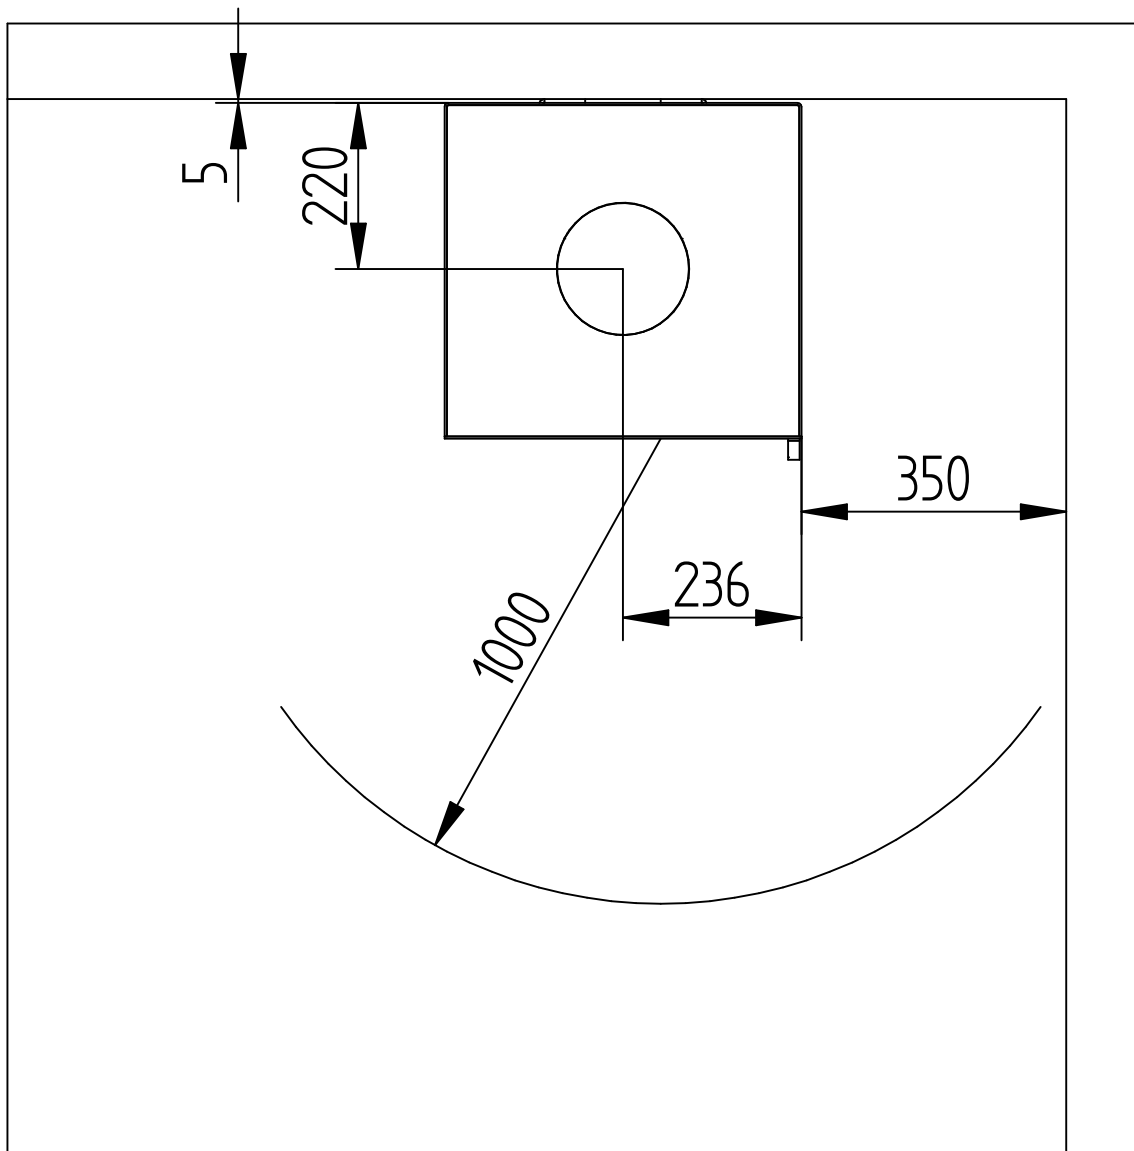

Modell:

Cubic wall

Sheet/Sheets: 2 of 2

Date: 10/10-2019

Distance to combustible without insulated flues

FSPS-Wa 2137-EN